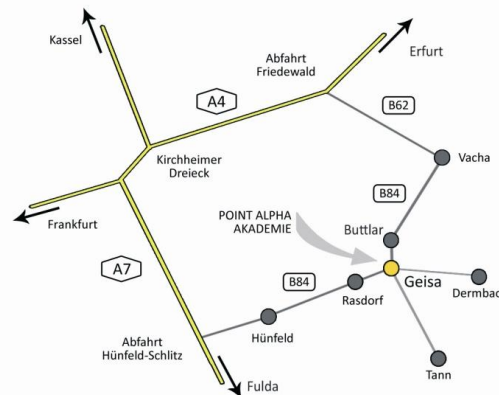

geier@thla.thueringen.de

Conference fee incl. room and board: 20,- €.

VENUE

Point Alpha Academy
Schlossplatz 4
36419 Geisa | Germany

www.pointalpha.com/en/academy

TRAVEL BY TRAIN

Travel to regional railway station Hünfeld (10 minutes from Fulda).

Rail travelers reach the venue by a shuttle bus or cab from Hünfeld railway station. If a shuttle is needed, please let us know via e-mail.

TRAVEL BY CAR

Forced migrations under communist rule – differences and similarities.